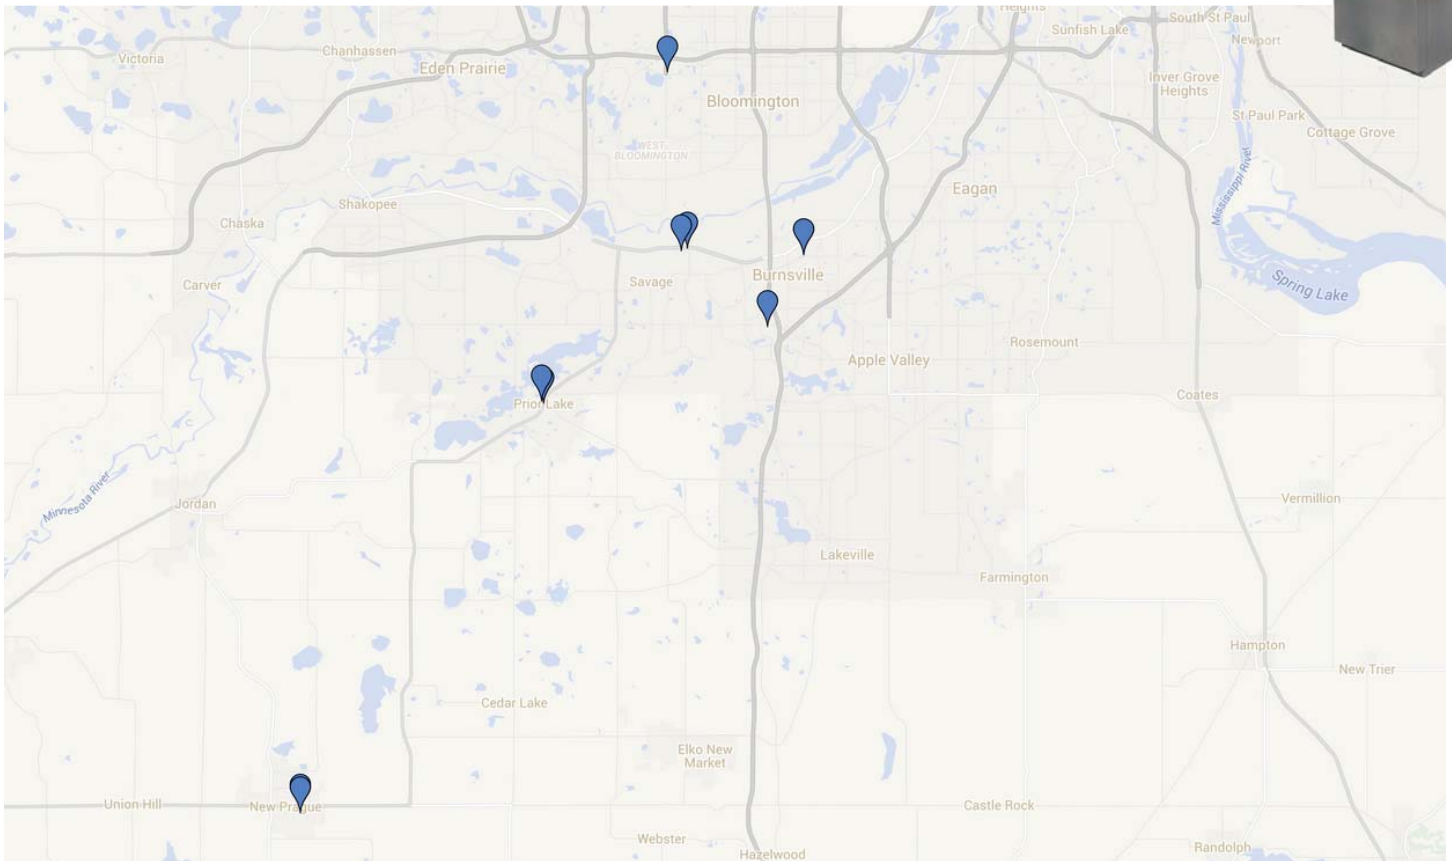

SOUTH MINNEAPOLIS NETWORK

Traffic:
47,933
 PER MONTH

Location	Street	City
Cabooze 1	916 Cedar Avenue	Minneapolis
Hammer & Sickle	1300 Lagoon Ave #150	Minneapolis
CC Club	2600 South Lyndale Avenue	Minneapolis
Cowboy Slims	2919 Hennepin Avenue	Minneapolis
Flux Apartments	2838 Fremont Avenue South	Minneapolis
Legends Bar & Grill (Basement)	825 Hennepin Avenue	Minneapolis
Legends Bar & Grill (Main Floor)	826 Hennepin Avenue	Minneapolis
Nicollet Diner	1428 Nicollet Ave	Minneapolis
The Fremont	1300 Lagoon Avenue	Minneapolis
The Lyndale Tap House	2937 Lyndale Avenue South	Minneapolis

SOUTHEAST METRO NETWORK

Traffic:
44,017
 PER MONTH

Location	Street	City
Babes	20685 Holyoke Ave	Lakeville
Carbones Pizzeria	14550 S. Robert Trail	Rosemount
Juniors	1996 Cliff Road E	Burnsville
Mediterranean Cruise Cafe	12500 Nicolet Avenue	Burnsville
Panino Brothers AV	15322 Galaxie Avenue	Apple Valley
Poor Richards BV	251 West Burnsville Parkway	Burnsville
Racks	2400 Cliff Road E	Burnsville
Rosemount Liquors	3440 150th Street West	Rosemount
The Mug	18450 Pilot Knob Road	Farmington
Valley Tap House	14889 Florence Trail	Apple Valley

SOUTHWEST METRO NETWORK

Traffic:
38,150
 PER MONTH

Location	Street	City
ARTISAN BISTRO & BAR	16731 MN-13	Prior Lake
Lucky 13 Pub (Burnsville)	1178 Burnsville Center Suite 2033	Burnsville
Memories on Main	16211 Main Ave SE	Prior Lake
New Prague Ballroom	300 Lexington Ave S	New Prague
New Prague Golf Club	400 Lexington Ave S	New Prague
Poor Richards	8301 Normandale Boulevard	Bloomington
Quality Inn Savage	4601 W. Highway 13	Savage
SAVAGE AMERICAN LEGION	12375 Princeton Ave	Savage
STAY TRU TATTOO	2125 MN HWY 13	Burnsville
Venue 13	3120 Highway 13W	Burnsville