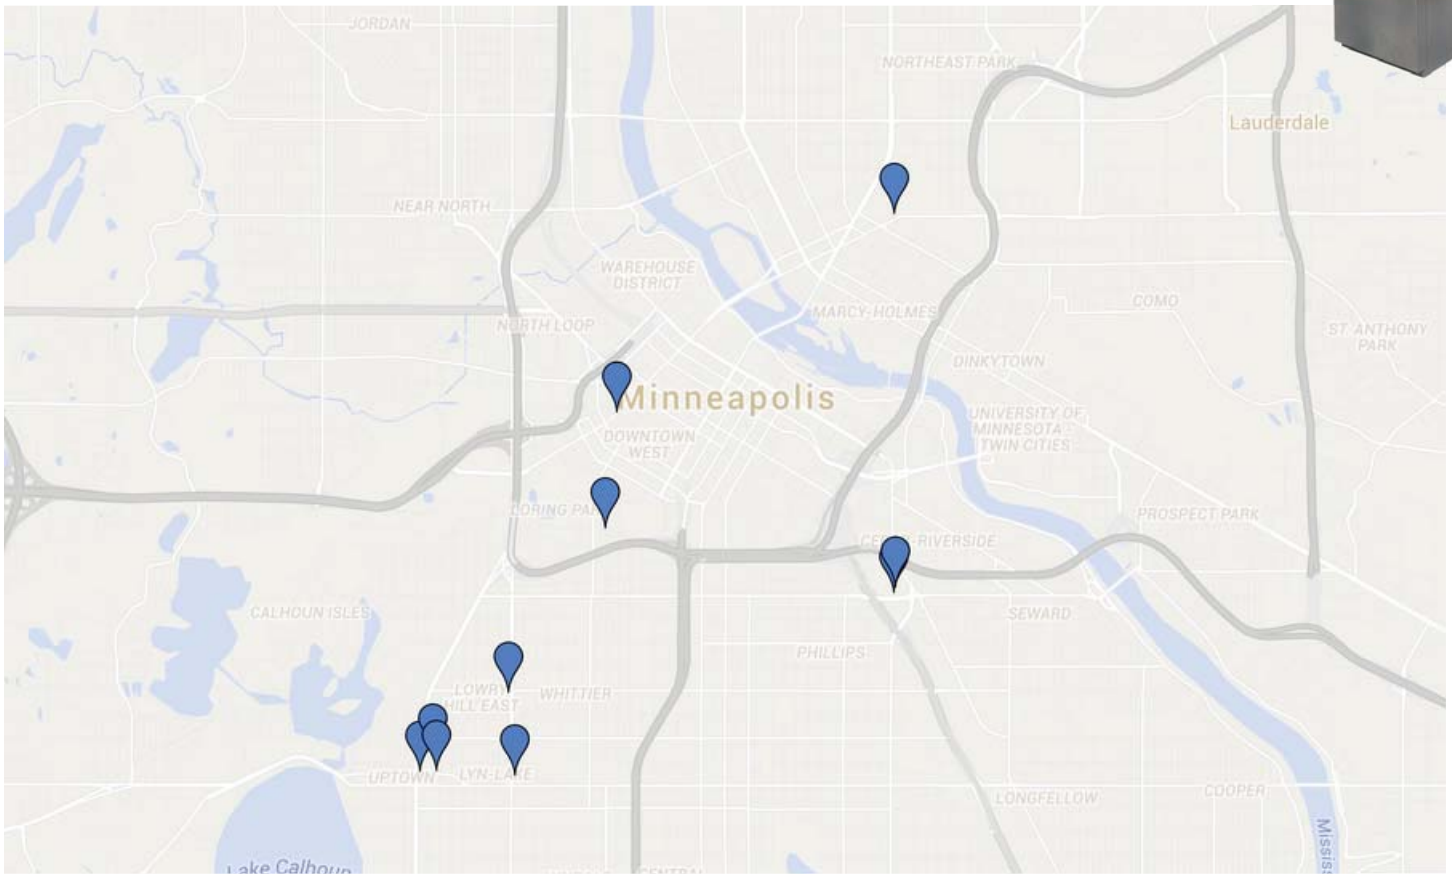

SAINT PAUL NETWORK

Traffic:
47,675
 PER MONTH

Location	Street	City
CEDAR TOWING	3527 Dight Ave	Minneapolis
DIXIE'S ON GRAND	695 Grand Ave	St Paul
Hot Rods Bar & Grill	1553 University Avenue West	Saint Paul
LANDMARK TOWERS SKYWAY #2	345 Saint Peter Street	St Paul
Station 280	2554 Como Avenue	Saint Paul
SuperDay West 7th	2525 West 7th Street	Saint Paul
Teds Recreation	1084 Larpendeur Avenue West	Saint Paul Park
The Nickel Joint	501 Blair Avenue	Saint Paul Park
Trend Bar	1537 University Avenue West	Saint Paul Park
US Super Grocery	570 Snelling Avenue North	Saint Paul

SOUTH MINNEAPOLIS NETWORK

Traffic:
47,933
 PER MONTH

Location	Street	City
Cabooze 1	916 Cedar Avenue	Minneapolis
Hammer & Sickle	1300 Lagoon Ave #150	Minneapolis
CC Club	2600 South Lyndale Avenue	Minneapolis
Cowboy Slims	2919 Hennepin Avenue	Minneapolis
Flux Apartments	2838 Fremont Avenue South	Minneapolis
Legends Bar & Grill (Basement)	825 Hennepin Avenue	Minneapolis
Legends Bar & Grill (Main Floor)	826 Hennepin Avenue	Minneapolis
Nicollet Diner	1428 Nicollet Ave	Minneapolis
The Fremont	1300 Lagoon Avenue	Minneapolis
The Lyndale Tap House	2937 Lyndale Avenue South	Minneapolis

SOUTHEAST METRO NETWORK

Traffic:
44,017
 PER MONTH

Location	Street	City
Babes	20685 Holyoke Ave	Lakeville
Carbones Pizzeria	14550 S. Robert Trail	Rosemount
Juniors	1996 Cliff Road E	Burnsville
Mediterranean Cruise Cafe	12500 Nicolet Avenue	Burnsville
Panino Brothers AV	15322 Galaxie Avenue	Apple Valley
Poor Richards BV	251 West Burnsville Parkway	Burnsville
Racks	2400 Cliff Road E	Burnsville
Rosemount Liquors	3440 150th Street West	Rosemount
The Mug	18450 Pilot Knob Road	Farmington
Valley Tap House	14889 Florence Trail	Apple Valley