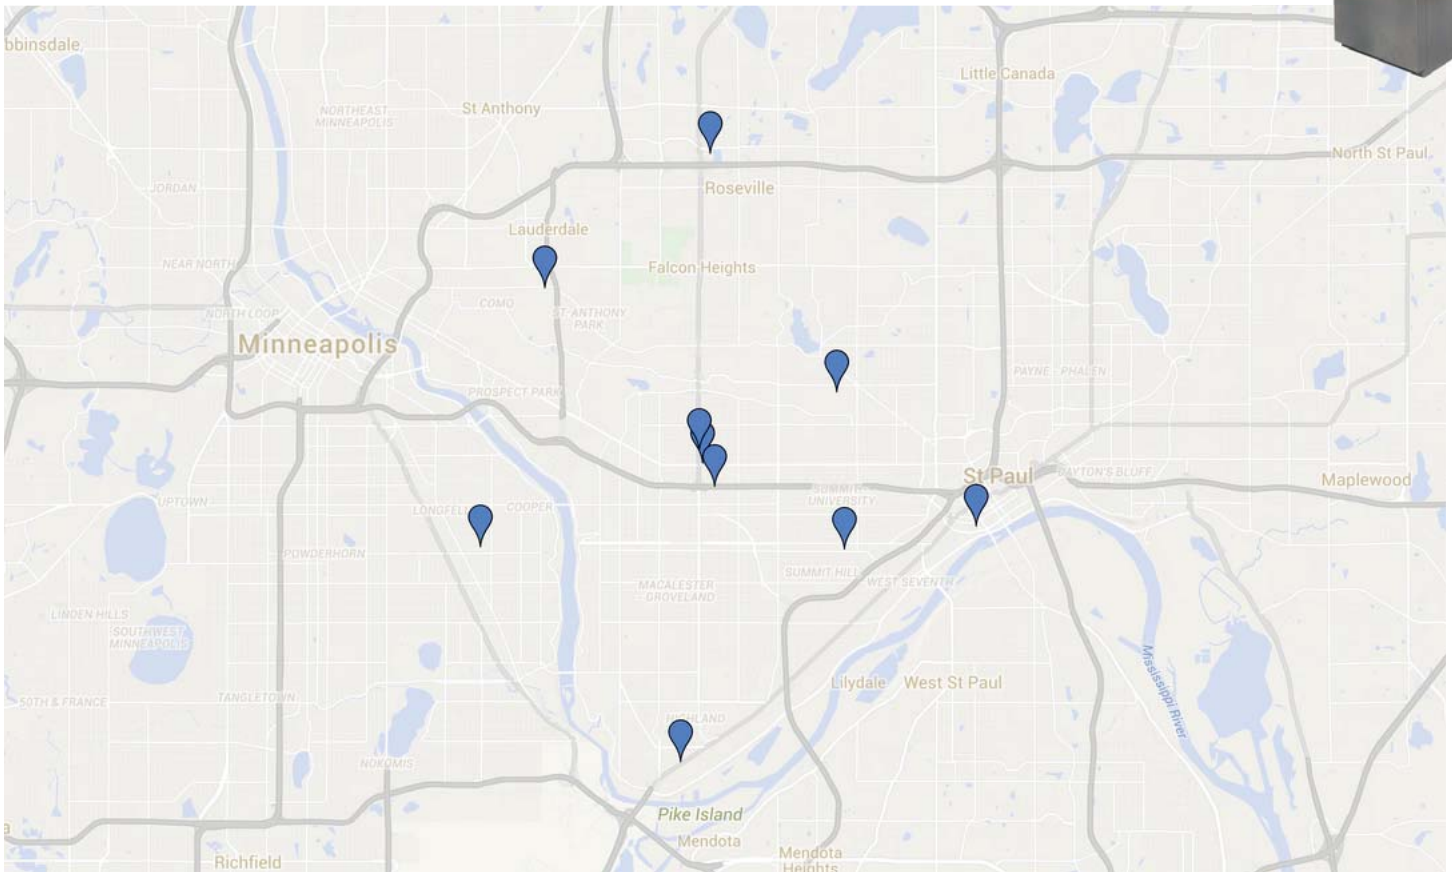

NETWORKS

Be Where Your Customers Are

NETWORKS	TRAFFIC/MONTH	DISPLAYS
North Minneapolis	39,825	10
Saint Paul	47,675	10
South Minneapolis	47,933	10
Southeast Metro	44,017	10
Southwest Metro	38,150	10
TOTALS	217,600	50

NORTH MINNEAPOLIS NETWORK

Traffic:
39,825
 PER MONTH

Location	Street	City
2nd Street Lofts	129 North 2nd Street	Minneapolis
Copham	607 Washington Avenue N	Minneapolis
Cowboy Jacks MN 1	110 5th St NE	Minneapolis
Cowboy Jacks MN 2	110 5th St NE	Minneapolis
Dock Street Flats	337 Washington Avenue North	Minneapolis
Greco Properties	730 Washington Avenue North	Minneapolis
Sally's Saloon	700 Washington Avenue SE	Minneapolis
SENTYRZ SUPERMARKET #2	1612 NE 2nd St	Minneapolis
Vegas Lounge	965 Central Ave NE,	Minneapolis
Vegas Lounge	966 Central Ave NE,	Minneapolis

SAINT PAUL NETWORK

Traffic:
47,675
 PER MONTH

Location	Street	City
CEDAR TOWING	3527 Dight Ave	Minneapolis
DIXIE'S ON GRAND	695 Grand Ave	St Paul
Hot Rods Bar & Grill	1553 University Avenue West	Saint Paul
LANDMARK TOWERS SKYWAY #2	345 Saint Peter Street	St Paul
Station 280	2554 Como Avenue	Saint Paul
SuperDay West 7th	2525 West 7th Street	Saint Paul
Teds Recreation	1084 Larpendeur Avenue West	Saint Paul Park
The Nickel Joint	501 Blair Avenue	Saint Paul Park
Trend Bar	1537 University Avenue West	Saint Paul Park
US Super Grocery	570 Snelling Avenue North	Saint Paul

SOUTHEAST METRO NETWORK

Traffic:
44,017
 PER MONTH

Location	Street	City
Babes	20685 Holyoke Ave	Lakeville
Carbones Pizzeria	14550 S. Robert Trail	Rosemount
Juniors	1996 Cliff Road E	Burnsville
Mediterranean Cruise Cafe	12500 Nicolet Avenue	Burnsville
Panino Brothers AV	15322 Galaxie Avenue	Apple Valley
Poor Richards BV	251 West Burnsville Parkway	Burnsville
Racks	2400 Cliff Road E	Burnsville
Rosemount Liquors	3440 150th Street West	Rosemount
The Mug	18450 Pilot Knob Road	Farmington
Valley Tap House	14889 Florence Trail	Apple Valley