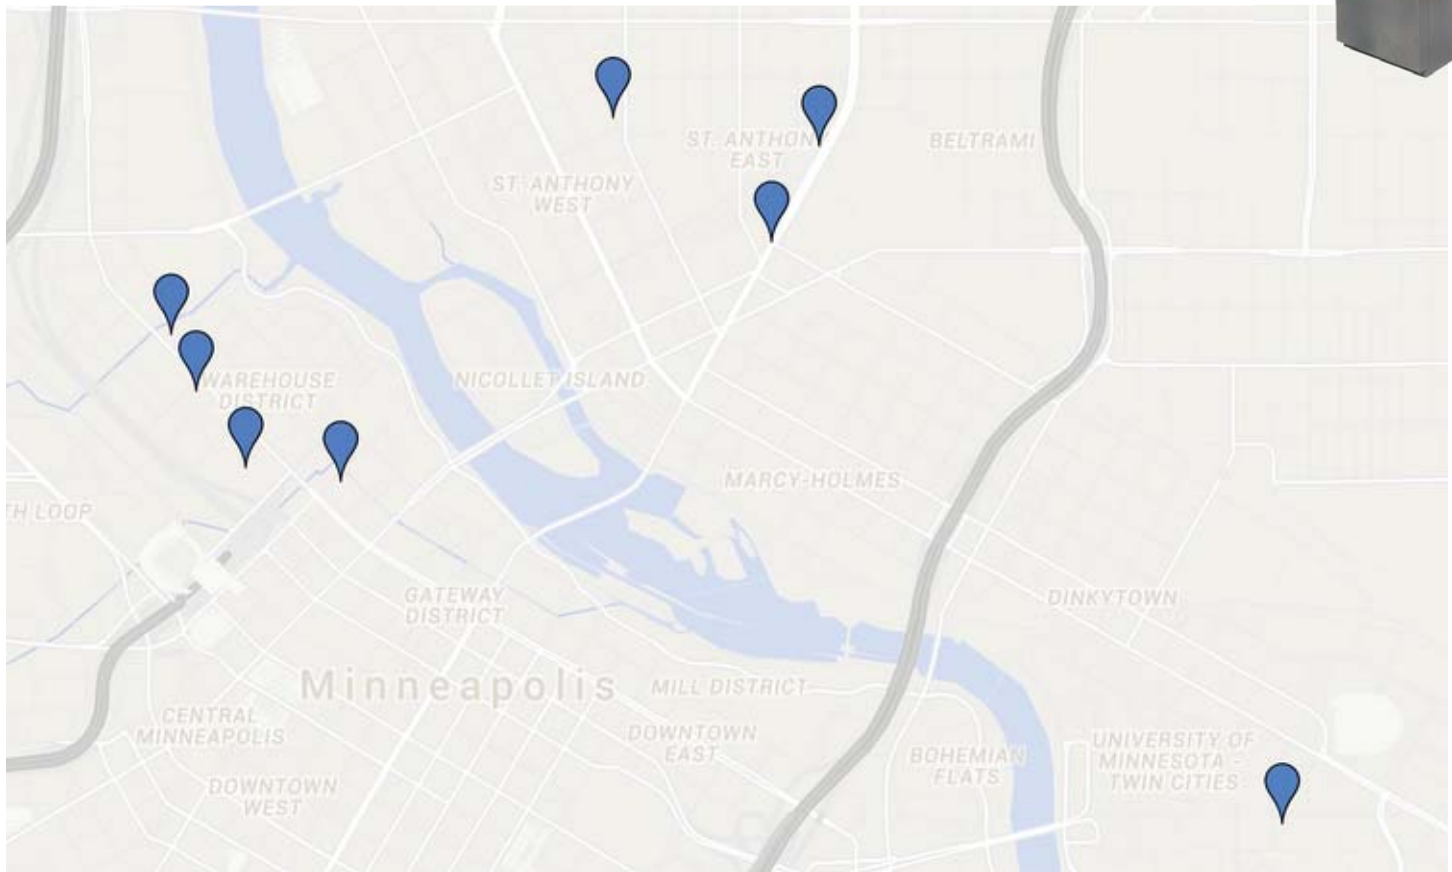

NETWORKS

Be Where Your Customers Are

NETWORKS	TRAFFIC/MONTH	DISPLAYS
North Minneapolis	39,825	10
Saint Paul	47,675	10
South Minneapolis	47,933	10
Southeast Metro	44,017	10
Southwest Metro	38,150	10
TOTALS	217,600	50

NORTH MINNEAPOLIS NETWORK

Traffic:
39,825
 PER MONTH

Location	Street	City
2nd Street Lofts	129 North 2nd Street	Minneapolis
Copham	607 Washington Avenue N	Minneapolis
Cowboy Jacks MN 1	110 5th St NE	Minneapolis
Cowboy Jacks MN 2	110 5th St NE	Minneapolis
Dock Street Flats	337 Washington Avenue North	Minneapolis
Greco Properties	730 Washington Avenue North	Minneapolis
Sally's Saloon	700 Washington Avenue SE	Minneapolis
SENTYRZ SUPERMARKET #2	1612 NE 2nd St	Minneapolis
Vegas Lounge	965 Central Ave NE,	Minneapolis
Vegas Lounge	966 Central Ave NE,	Minneapolis

SAINT PAUL NETWORK

Traffic:
47,675
 PER MONTH

Location	Street	City
CEDAR TOWING	3527 Dight Ave	Minneapolis
DIXIE'S ON GRAND	695 Grand Ave	St Paul
Hot Rods Bar & Grill	1553 University Avenue West	Saint Paul
LANDMARK TOWERS SKYWAY #2	345 Saint Peter Street	St Paul
Station 280	2554 Como Avenue	Saint Paul
SuperDay West 7th	2525 West 7th Street	Saint Paul
Teds Recreation	1084 Larpendeur Avenue West	Saint Paul Park
The Nickel Joint	501 Blair Avenue	Saint Paul Park
Trend Bar	1537 University Avenue West	Saint Paul Park
US Super Grocery	570 Snelling Avenue North	Saint Paul

SOUTHEAST METRO NETWORK

Traffic:
44,017
 PER MONTH

Location	Street	City
Babes	20685 Holyoke Ave	Lakeville
Carbones Pizzeria	14550 S. Robert Trail	Rosemount
Juniors	1996 Cliff Road E	Burnsville
Mediterranean Cruise Cafe	12500 Nicolet Avenue	Burnsville
Panino Brothers AV	15322 Galaxie Avenue	Apple Valley
Poor Richards BV	251 West Burnsville Parkway	Burnsville
Racks	2400 Cliff Road E	Burnsville
Rosemount Liquors	3440 150th Street West	Rosemount
The Mug	18450 Pilot Knob Road	Farmington
Valley Tap House	14889 Florence Trail	Apple Valley