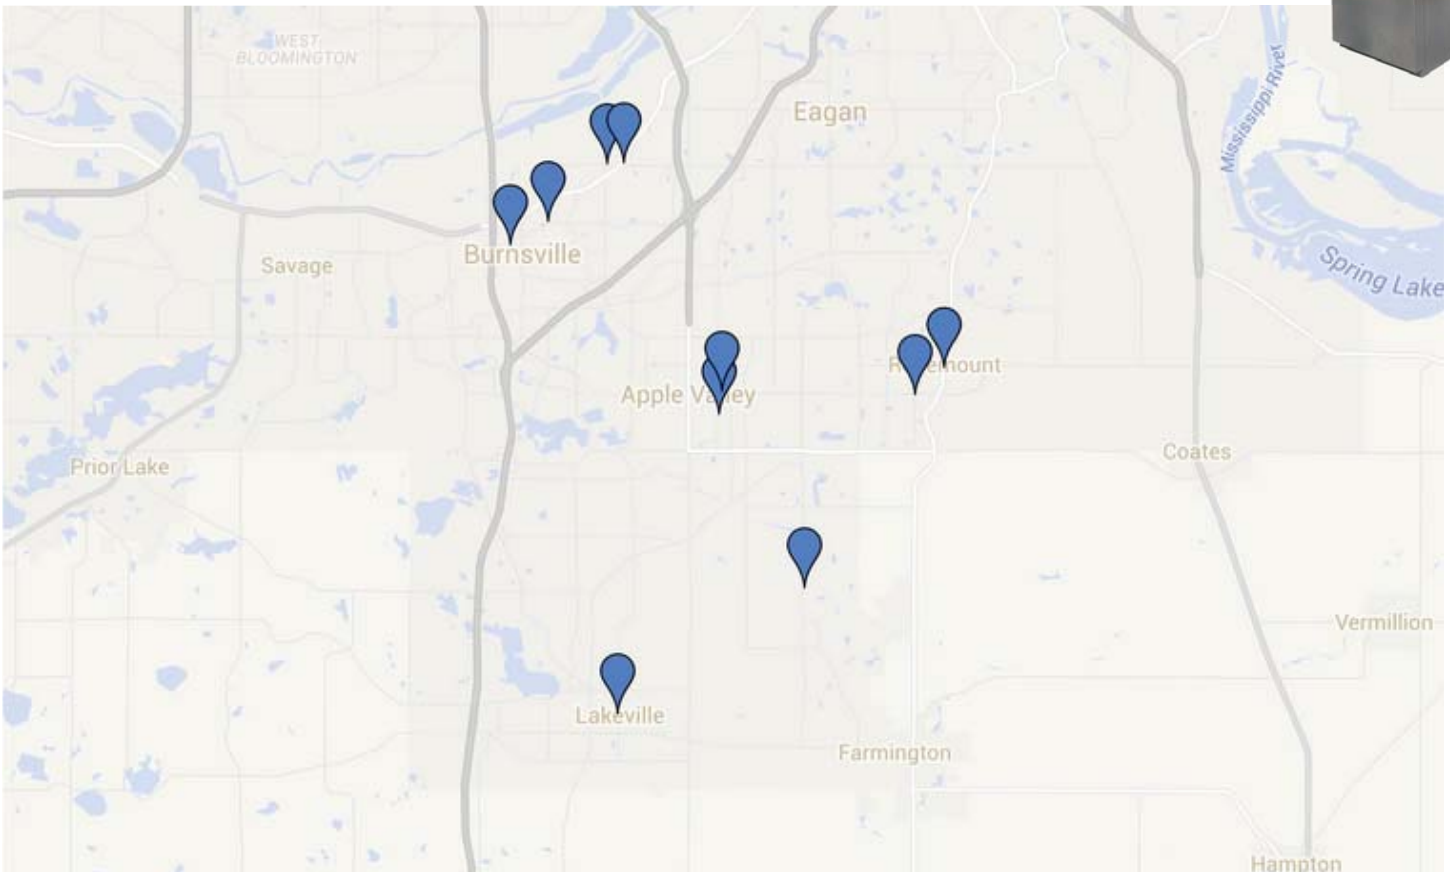

SOUTH MINNEAPOLIS NETWORK

Traffic:
47,933
 PER MONTH

Location	Street	City
Cabooze 1	916 Cedar Avenue	Minneapolis
Hammer & Sickle	1300 Lagoon Ave #150	Minneapolis
CC Club	2600 South Lyndale Avenue	Minneapolis
Cowboy Slims	2919 Hennepin Avenue	Minneapolis
Flux Apartments	2838 Fremont Avenue South	Minneapolis
Legends Bar & Grill (Basement)	825 Hennepin Avenue	Minneapolis
Legends Bar & Grill (Main Floor)	826 Hennepin Avenue	Minneapolis
Nicollet Diner	1428 Nicollet Ave	Minneapolis
The Fremont	1300 Lagoon Avenue	Minneapolis
The Lyndale Tap House	2937 Lyndale Avenue South	Minneapolis

SOUTHEAST METRO NETWORK

Traffic:
44,017
 PER MONTH

Location	Street	City
Babes	20685 Holyoke Ave	Lakeville
Carbones Pizzeria	14550 S. Robert Trail	Rosemount
Juniors	1996 Cliff Road E	Burnsville
Mediterranean Cruise Cafe	12500 Nicolet Avenue	Burnsville
Panino Brothers AV	15322 Galaxie Avenue	Apple Valley
Poor Richards BV	251 West Burnsville Parkway	Burnsville
Racks	2400 Cliff Road E	Burnsville
Rosemount Liquors	3440 150th Street West	Rosemount
The Mug	18450 Pilot Knob Road	Farmington
Valley Tap House	14889 Florence Trail	Apple Valley

SOUTHWEST METRO NETWORK

Traffic:
38,150
 PER MONTH

Location	Street	City
ARTISAN BISTRO & BAR	16731 MN-13	Prior Lake
Lucky 13 Pub (Burnsville)	1178 Burnsville Center Suite 2033	Burnsville
Memories on Main	16211 Main Ave SE	Prior Lake
New Prague Ballroom	300 Lexington Ave S	New Prague
New Prague Golf Club	400 Lexington Ave S	New Prague
Poor Richards	8301 Normandale Boulevard	Bloomington
Quality Inn Savage	4601 W. Highway 13	Savage
SAVAGE AMERICAN LEGION	12375 Princeton Ave	Savage
STAY TRU TATTOO	2125 MN HWY 13	Burnsville
Venue 13	3120 Highway 13W	Burnsville