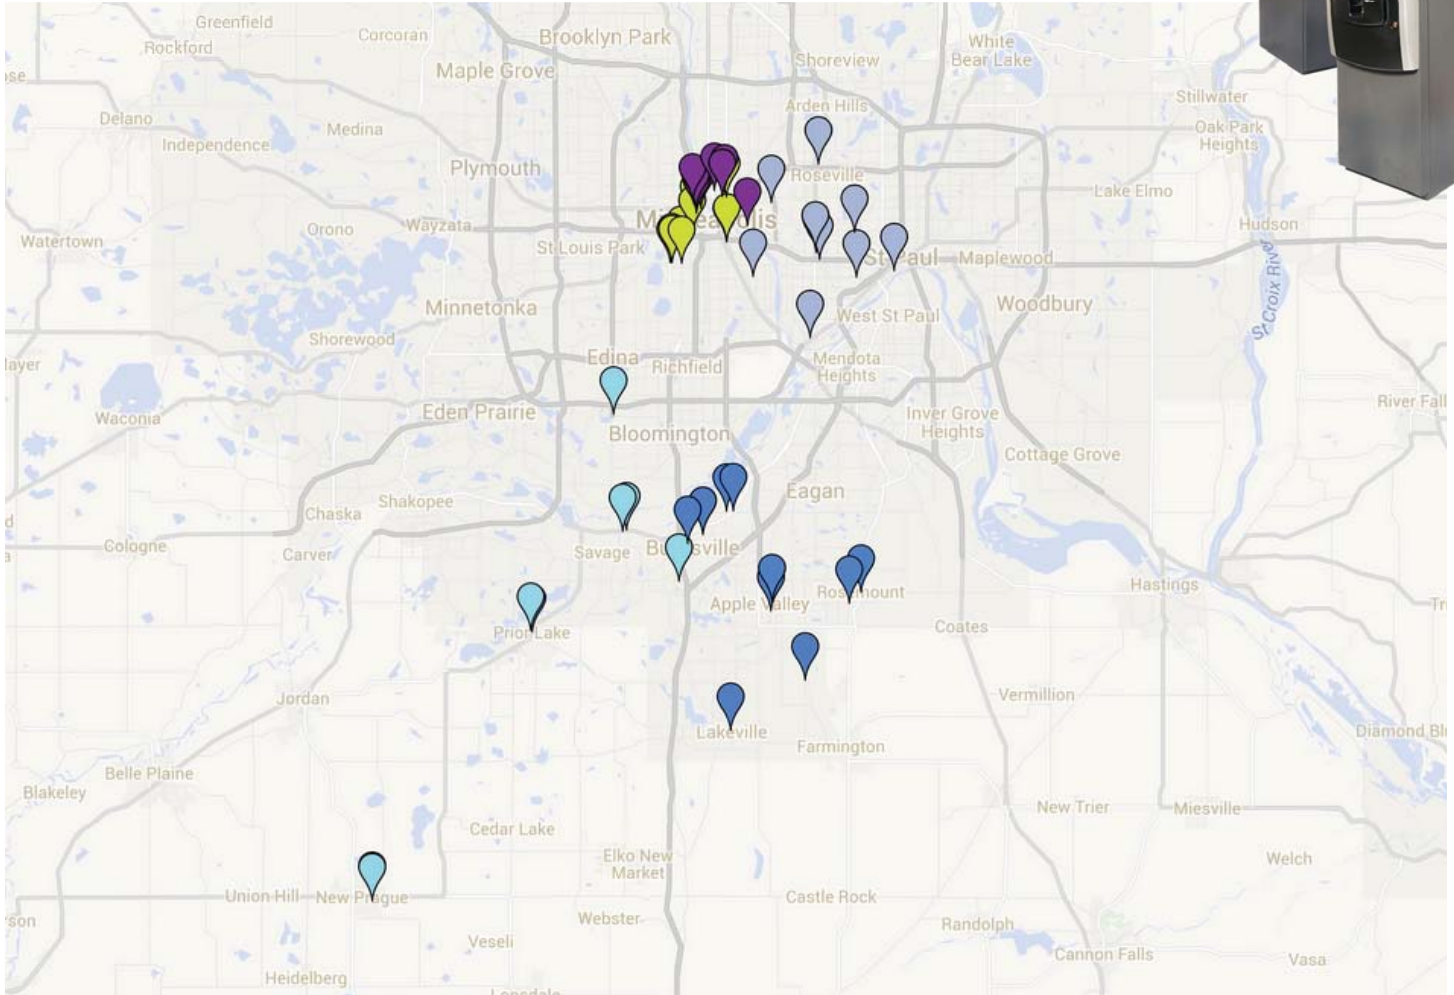

NETWORKS

Be Where Your Customers Are

NETWORKS	TRAFFIC/MONTH	DISPLAYS
North Minneapolis	39,825	10
Saint Paul	47,675	10
South Minneapolis	47,933	10
Southeast Metro	44,017	10
Southwest Metro	38,150	10
TOTALS	217,600	50